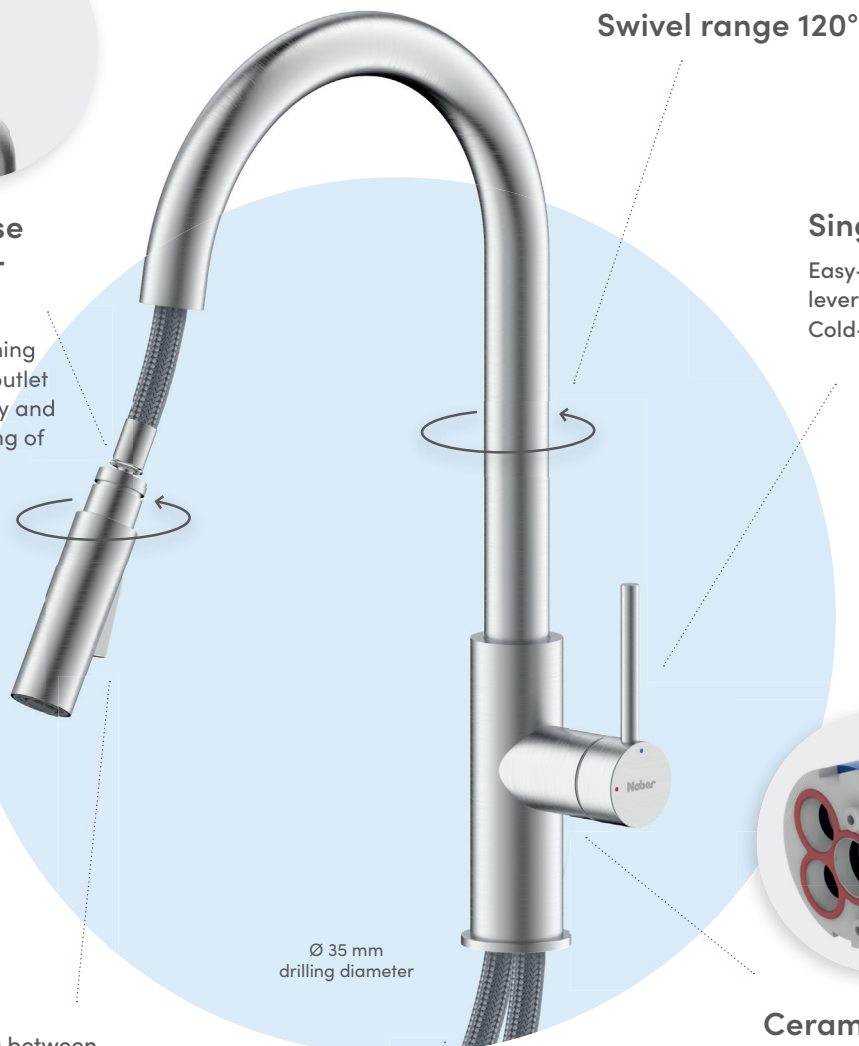

The **three different contemporary shapes** are each available in **brushed stainless steel or matt black** with a high-quality powder coating. The models Namor 2, 4 and 6 have a **pull-out shower head** which can be set to jet/shower.

All Namor faucets are equipped with a **laminar jet regulator** as standard. This generates a soft, natural flow with a non-splashing, low-noise jet of water and **low water consumption**. The swivel range of 120° gives the Namor faucets plenty of scope for action in any sink. All Namor faucets are equipped with **700 mm long connection hoses** for the simplest possible installation.

**Pull-out hose with shower head**

The smooth-running ball joint on the outlet provides flexibility and precise positioning of the water jet.

Swivel range 120°

**Single lever mixer**

Easy-to-operate side lever with energy-saving Cold-Start function.

**Ceramic cartridge**

Smooth-running quality cartridge with ceramic discs and scald protection

**Aerator**

Precise switching between laminar jet and shower

Ø 35 mm drilling diameter

**Simple installation**