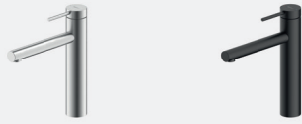

**Pull-out hose with shower head**

The smooth-running ball joint on the outlet provides flexibility and precise positioning of the water jet.

Swivel range 120°

**Single lever mixer**

Easy-to-operate side lever with energy-saving Cold-Start function.

Click fastening and clip weight on the shower hose.

Tool-free disengagement of the connection by push-button locking.

700 mm connection hoses

**Stainless steel in two colour variants**

- brushed stainless steel
- powder-coated black matt

Swivelling outlet, 120°

Swivels 120°, pull-out hose with shower head, adjustable jet (laminar/shower)

**Namor® 1**

**5025001**  
284,87 €\*

**5025002**  
327,73 €\*

**Namor® 2**

**5025003**  
388,24 €\*

**5025004**  
444,54 €\*

Distinctive top lever design adds an unmistakable, attractive feature at the sink.

**Namor® 3**

**5025005**  
259,66 €\*

**5025006**  
298,32 €\*

**Namor® 4**

**5025007**  
344,54 €\*

**5025008**  
396,64 €\*