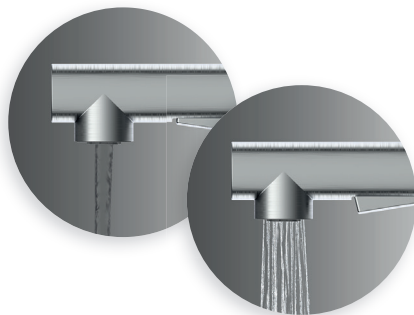

All Namor faucets are equipped with a **laminar jet regulator** as standard. This generates a soft, natural flow with a non-splashing, low-noise jet of water and **low water consumption**. The swivel range of 120° gives the Namor faucets plenty of scope for action in any sink. All Namor faucets are equipped with **700 mm long connection hoses** for the simplest possible installation.

**Pull-out hose with shower head**

The smooth-running ball joint on the outlet provides flexibility and precise positioning of the water jet.

Swivel range 120°

**Single lever mixer**

Easy-to-operate side lever with energy-saving Cold-Start function.

**Ceramic cartridge**

Smooth-running quality cartridge with ceramic discs and scald protection

**Aerator**

Precise switching between laminar jet and shower

Ø 35 mm drilling diameter

**Simple installation**

Click fastening and clip weight on the shower hose.

Tool-free disengagement of the connection by push-button locking.

700 mm connection hoses

**Stainless steel in two colour variants**

- brushed stainless steel
- powder-coated black matt